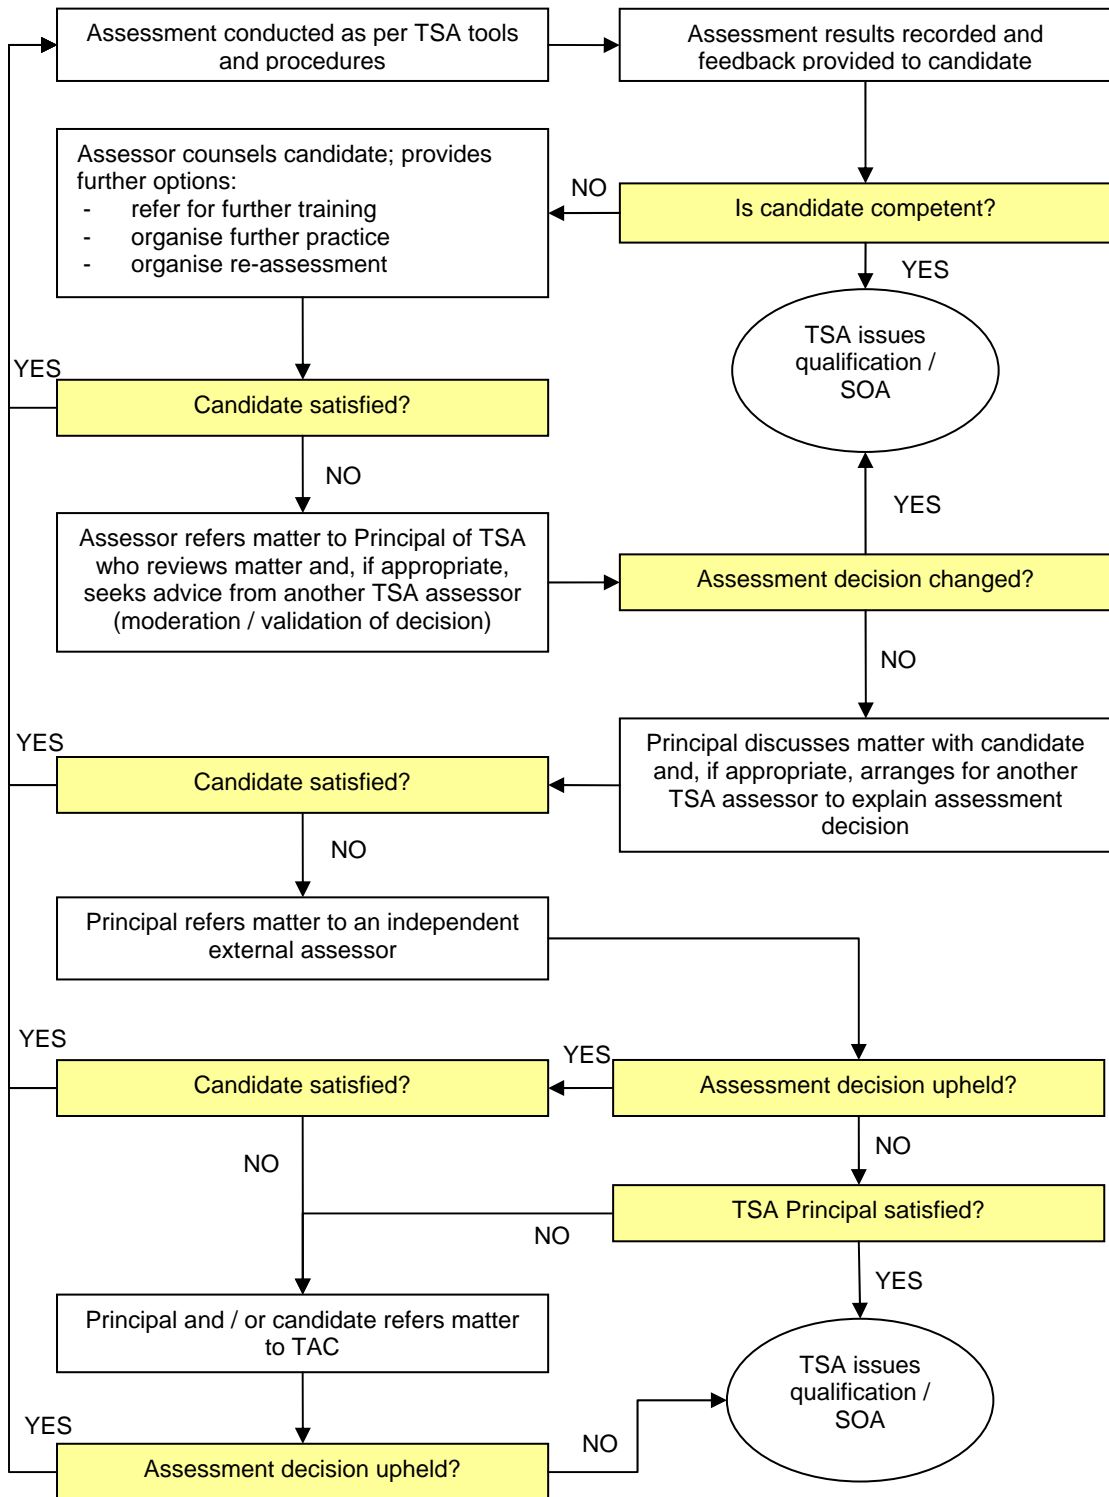

APPEALS FLOW CHART

Note: As a result of the appeal and / or the outcome of the appeals process, the Principal of TSA may arrange for the assessment process and / or tools to be reviewed and re-developed where necessary.