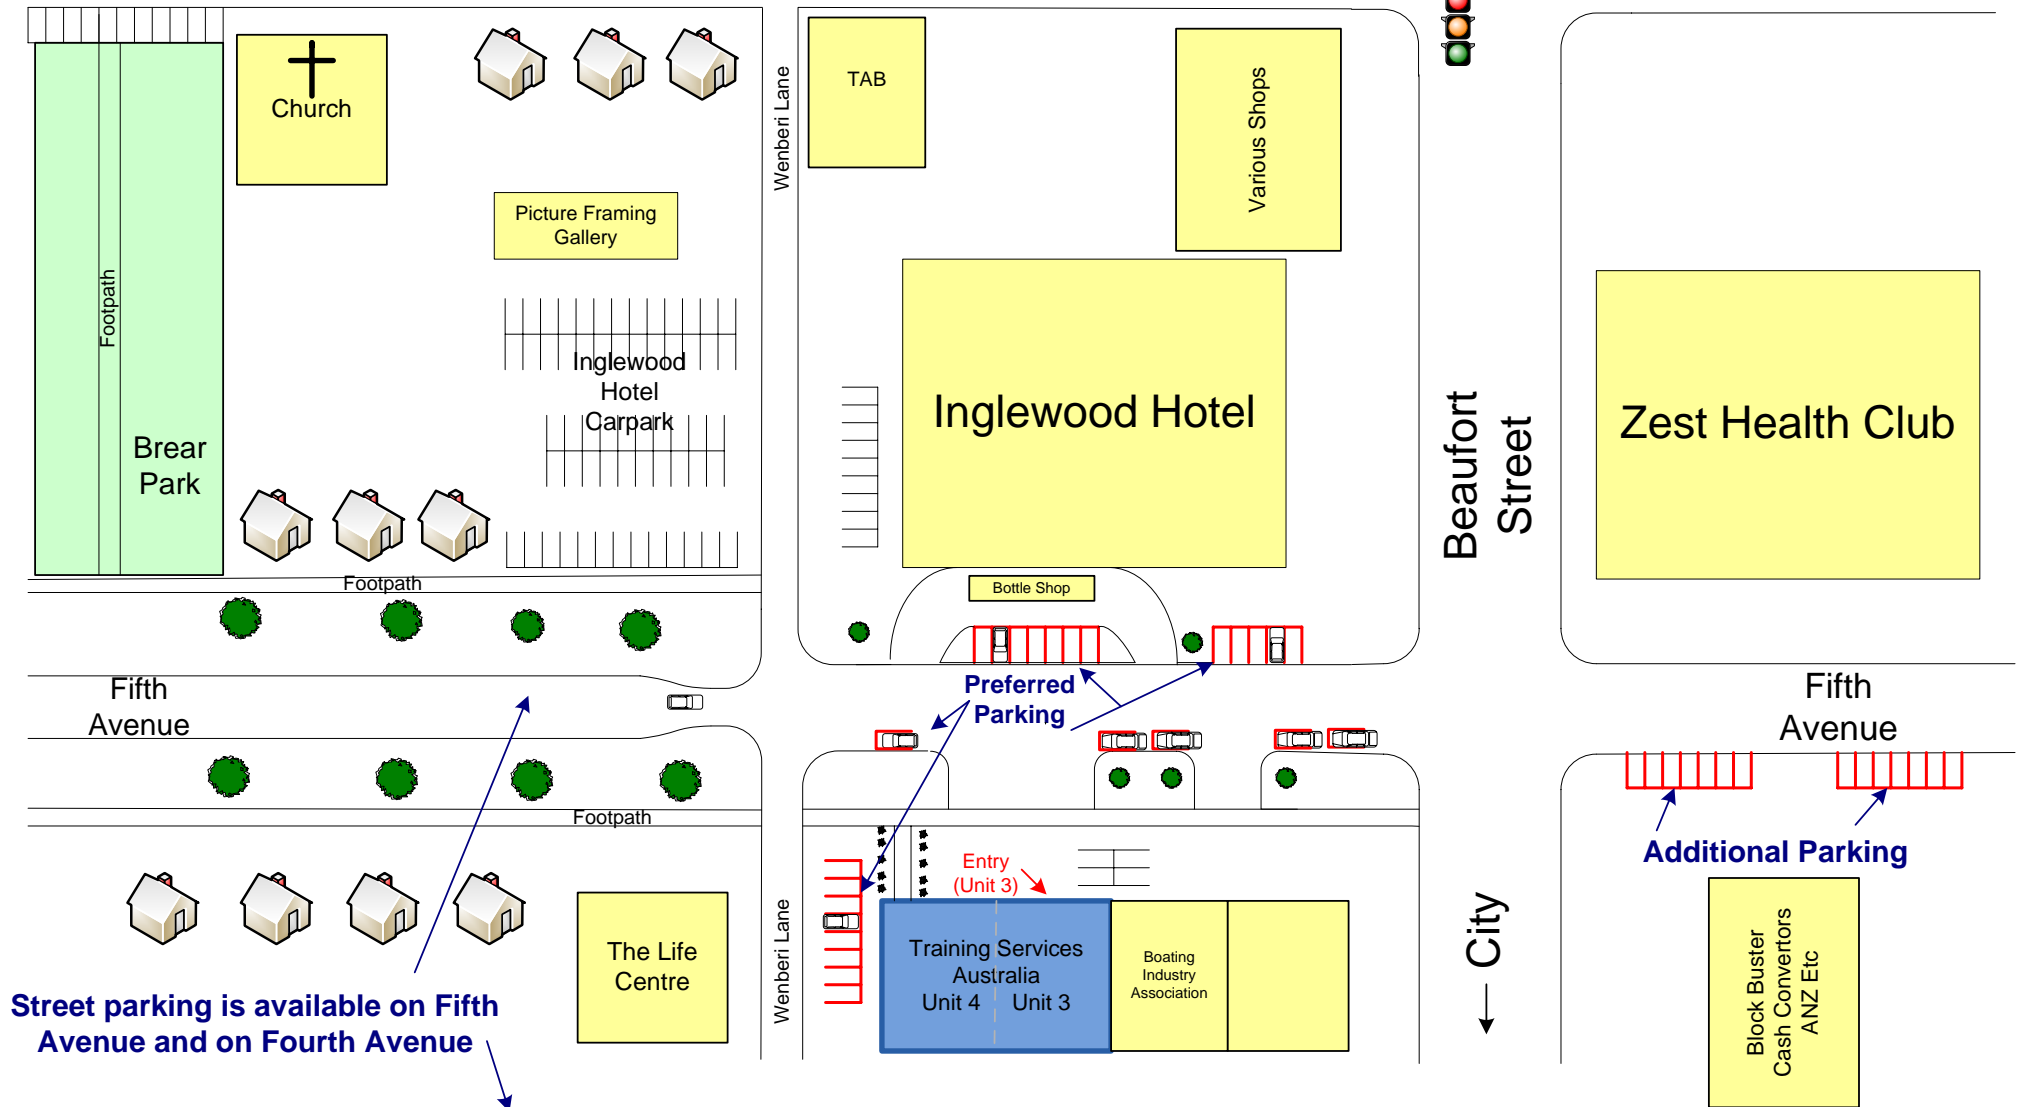

Central Avenue

Training Services Australia – Parking Plan